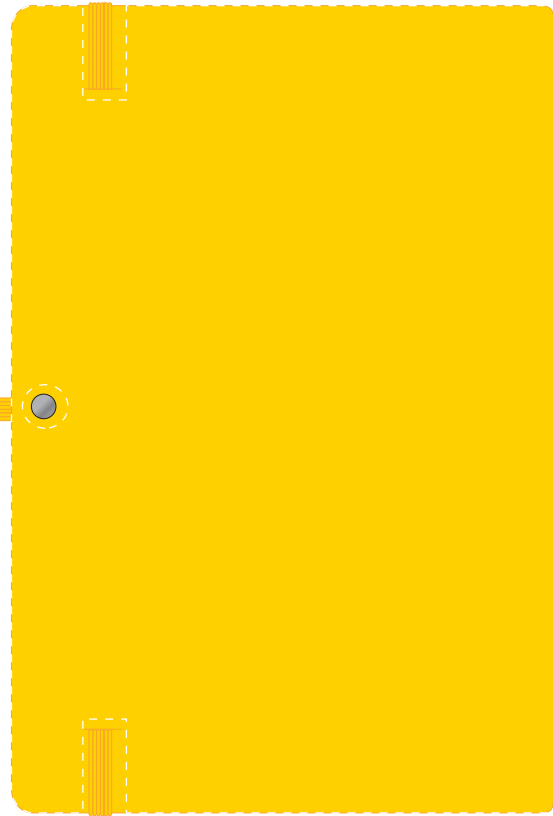

Your Ref:  
Our Ref:

Quantity:  
Version: 1

Product Code: QS0345  
Product Colour: YELLOW

**PRINTING CONCERNS:**

Please note that this product has Sustainability Markings that are not visible from this perspective

We stock this item in the following colours

**PANTONE REFERENCE(S)**

 Full Colour (Edge to Edge)

Product Image for visualisation  
- colours may vary

ARTWORK SCALE 50%

ARTWORK SCALE 50%

The dashed line is to demonstrate print area and will not appear on your printed item

To proceed, please approve visual via the online system.

ARTWORK SCALE 100%  
Max print area: Edge to Edge

ARTWORK SCALE 100%  
Max print area: Edge to Edge